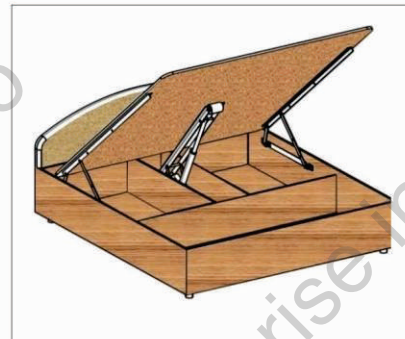

# Bed Storage Layout

**Manual Storage Bed**

**Front Trolley Storage Bed**

**Half Hydraulic Bed 60/40**

**Full Hydraulic Bed 80/20**

**Side Trolley Box Storage**

**Remote Storage Box**

1. MRP OF ALL BOX STORAGE MANUAL IN THIS CATALOGUE.
2. COLOUR & DESIGN MAY VARY FROM UPDATE OF COMPANY DESIGNS.
3. NO DESIGN ON BED LEG PORTION (DESIGN ON LEG CHARGE EXTRA)