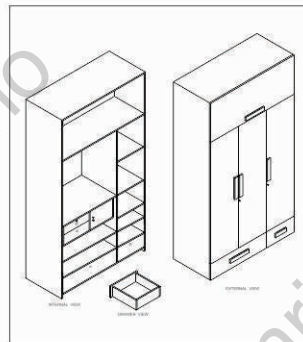

# Bed Storage Layout

**Manual Storage Bed**

**Front Trolley Storage Bed**

**Half Hydraulic Bed 60/40**

**Full Hydraulic Bed 80/20**

**Side Trolley Box Storage**

**Remote Storage Box**

1. MRP OF ALL BOX STORAGE MANUAL IN THIS CATALOGUE.
2. COLOUR & DESIGN MAY VARY FROM UPDATE OF COMPANY DESIGNS.
3. NO DESIGN ON BED LEG PORTION (DESIGN ON LEG CHARGE EXTRA)

# Wardrobe Storage Layout

**One Door**

**Two Door-A**

**Two Door-B**

**Three Door-A**

**Three Door-B**

**Three Door-C + Loft**

**Four Door**