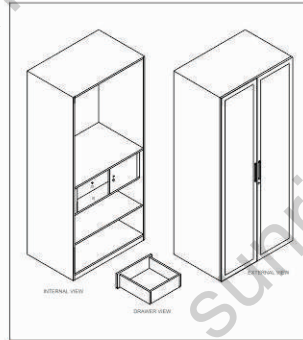

# Bed Storage Layout

**Manual Storage Bed**

**Front Trolley Storage Bed**

**Half Hydraulic Bed 60/40**

**Full Hydraulic Bed 80/20**

**Side Trolley Box Storage**

**Remote Storage Box**

1. MRP OF ALL BOX STORAGE MANUAL IN THIS CATALOGUE.
2. COLOUR & DESIGN MAY VARY FROM UPDATE OF COMPANY DESIGNS.
3. NO DESIGN ON BED LEG PORTION (DESIGN ON LEG CHARGE EXTRA)

# Wardrobe Storage Layout

**One Door**

**Two Door-A**

**Two Door-B**

**Three Door-A**

**Three Door-B**

**Three Door-C + Loft**

**Four Door**