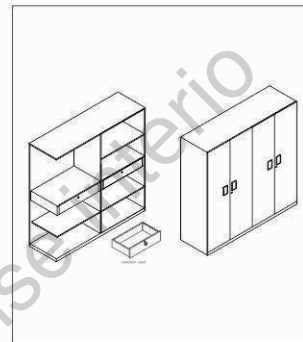

# Bed Storage Layout

**Manual Storage Bed**

**Front Trolley Storage Bed**

**Half Hydraulic Bed 60/40**

**Full Hydraulic Bed 80/20**

**Side Trolley Box Storage**

**Remote Storage Box**

1. MRP OF ALL BOX STORAGE MANUAL IN THIS CATALOGUE.
2. COLOUR & DESIGN MAY VARY FROM UPDATE OF COMPANY DESIGNS.
3. NO DESIGN ON BED LEG PORTION (DESIGN ON LEG CHARGE EXTRA)

# Wardrobe Storage Layout

**One Door**

**Two Door-A**

**Two Door-B**

**Three Door-A**

**Three Door-B**

**Three Door-C + Loft**

**Four Door**