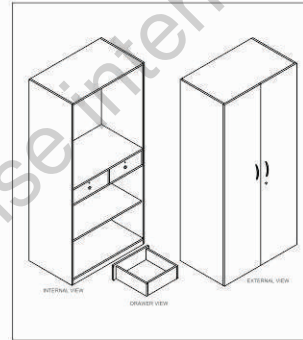

# Bed Storage Layout

**Manual Storage Bed**

**Front Trolley Storage Bed**

**Half Hydraulic Bed 60/40**

**Full Hydraulic Bed 80/20**

**Side Trolley Box Storage**

**Remote Storage Box**

1. MRP OF ALL BOX STORAGE MANUAL IN THIS CATALOGUE.
2. COLOUR & DESIGN MAY VARY FROM UPDATE OF COMPANY DESIGNS.
3. NO DESIGN ON BED LEG PORTION (DESIGN ON LEG CHARGE EXTRA)

# Wardrobe Storage Layout

**One Door**

**Two Door-A**

**Two Door-B**

**Three Door-A**

**Three Door-B**

**Three Door-C + Loft**

**Four Door**