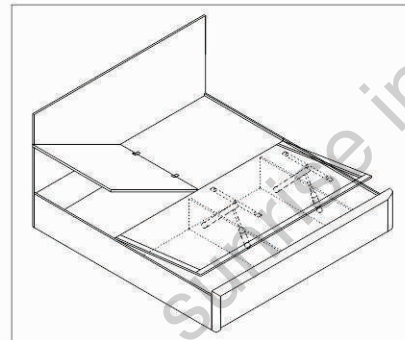

# Bed Storage Layout

**Manual Storage Bed**

**Front Trolley Storage Bed**

**Half Hydraulic Bed 60/40**

**Full Hydraulic Bed 80/20**

**Side Trolley Box Storage**

**Remote Storage Box**

1. MRP OF ALL BOX STORAGE MANUAL IN THIS CATALOGUE.
2. COLOUR & DESIGN MAY VARY FROM UPDATE OF COMPANY DESIGNS.
3. NO DESIGN ON BED LEG PORTION (DESIGN ON LEG CHARGE EXTRA)