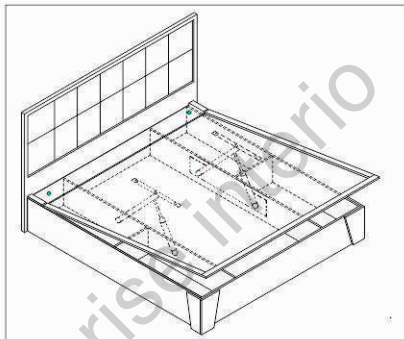

# Bed Storage Layout

**Manual Storage Bed**

**Front Trolley Storage Bed**

**Half Hydraulic Bed 60/40**

**Full Hydraulic Bed 80/20**

**Side Trolley Box Storage**

**Remote Storage Box**

1. MRP OF ALL BOX STORAGE MANUAL IN THIS CATALOGUE.
2. COLOUR & DESIGN MAY VARY FROM UPDATE OF COMPANY DESIGNS.
3. NO DESIGN ON BED LEG PORTION (DESIGN ON LEG CHARGE EXTRA)

# Wardrobe Storage Layout

**One Door**

**Two Door-A**

**Two Door-B**

**Three Door-A**

**Three Door-B**

**Three Door-C + Loft**

**Four Door**