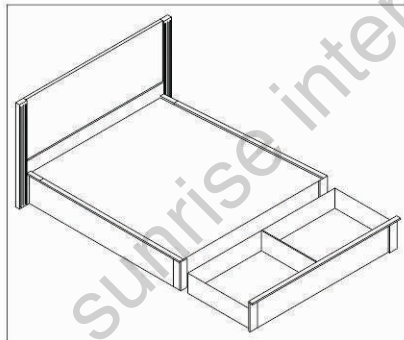

# Bed Storage Layout

**Manual Storage Bed**

**Front Trolley Storage Bed**

**Half Hydraulic Bed 60/40**

**Full Hydraulic Bed 80/20**

**Side Trolley Box Storage**

**Remote Storage Box**

1. MRP OF ALL BOX STORAGE MANUAL IN THIS CATALOGUE.
2. COLOUR & DESIGN MAY VARY FROM UPDATE OF COMPANY DESIGNS.
3. NO DESIGN ON BED LEG PORTION (DESIGN ON LEG CHARGE EXTRA)