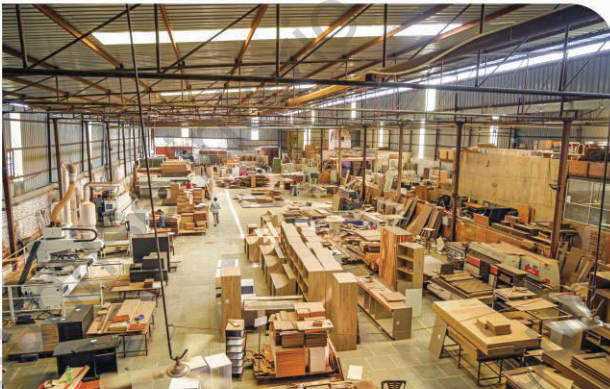

We are
Professional in
Modular **Bed Room** Set