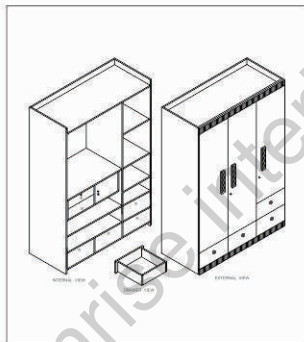

# Bed Storage Layout

**Manual Storage Bed**

**Front Trolley Storage Bed**

**Half Hydraulic Bed 60/40**

**Full Hydraulic Bed 80/20**

**Side Trolley Box Storage**

**Remote Storage Box**

1. MRP OF ALL BOX STORAGE MANUAL IN THIS CATALOGUE.
2. COLOUR & DESIGN MAY VARY FROM UPDATE OF COMPANY DESIGNS.
3. NO DESIGN ON BED LEG PORTION (DESIGN ON LEG CHARGE EXTRA)

# Wardrobe Storage Layout

**One Door**

**Two Door-A**

**Two Door-B**

**Three Door-A**

**Three Door-B**

**Three Door-C + Loft**

**Four Door**