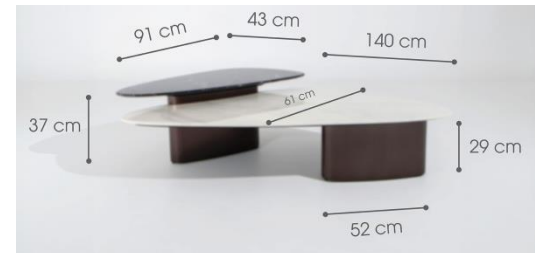

Make. Furniture. Beautiful !

**CHAIR/CENTER/DINING TABLE
SERIES**

CENTER TABLE

MARBLE
+
GUN METAL
FINISH

MODEL NO- CJ-850

CENTER TABLE

BYUA50150N2DG

MARBLE
+
SOLID WOOD
+
LEATHERETTE FINISH

CENTER TABLE
SIZE 52*28 INCH

MARBLE
+
WOOD

MODEL NO- 737

CENTER TABLE
SIZE 52*28 INCH
MODEL NO-306

MARBLE
+
WOOD

306-31

CENTER TABLE
SIZE 48*24 INCH

MARBLE
+
WOOD