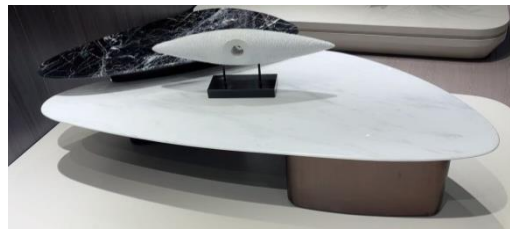

Make. Furniture. Beautiful !

**CHAIR/CENTER/DINING TABLE
SERIES**

CENTER TABLE

MARBLE
+
GUN METAL
FINISH

MODEL NO- CJ-850

CENTER TABLE

BYUA50150N2DG

MARBLE
+
SOLID WOOD
+
LEATHERETTE FINISH

MODEL NO- CJ-880

CENTER TABLE

BYUA46600N2DG

MARBLE
+
SOLID WOOD
+
SS FINISH

MODEL NO- CJ-865

CENTER TABLE

MARBLE
+
SOLID WOOD

MODEL NO- CJ-2420