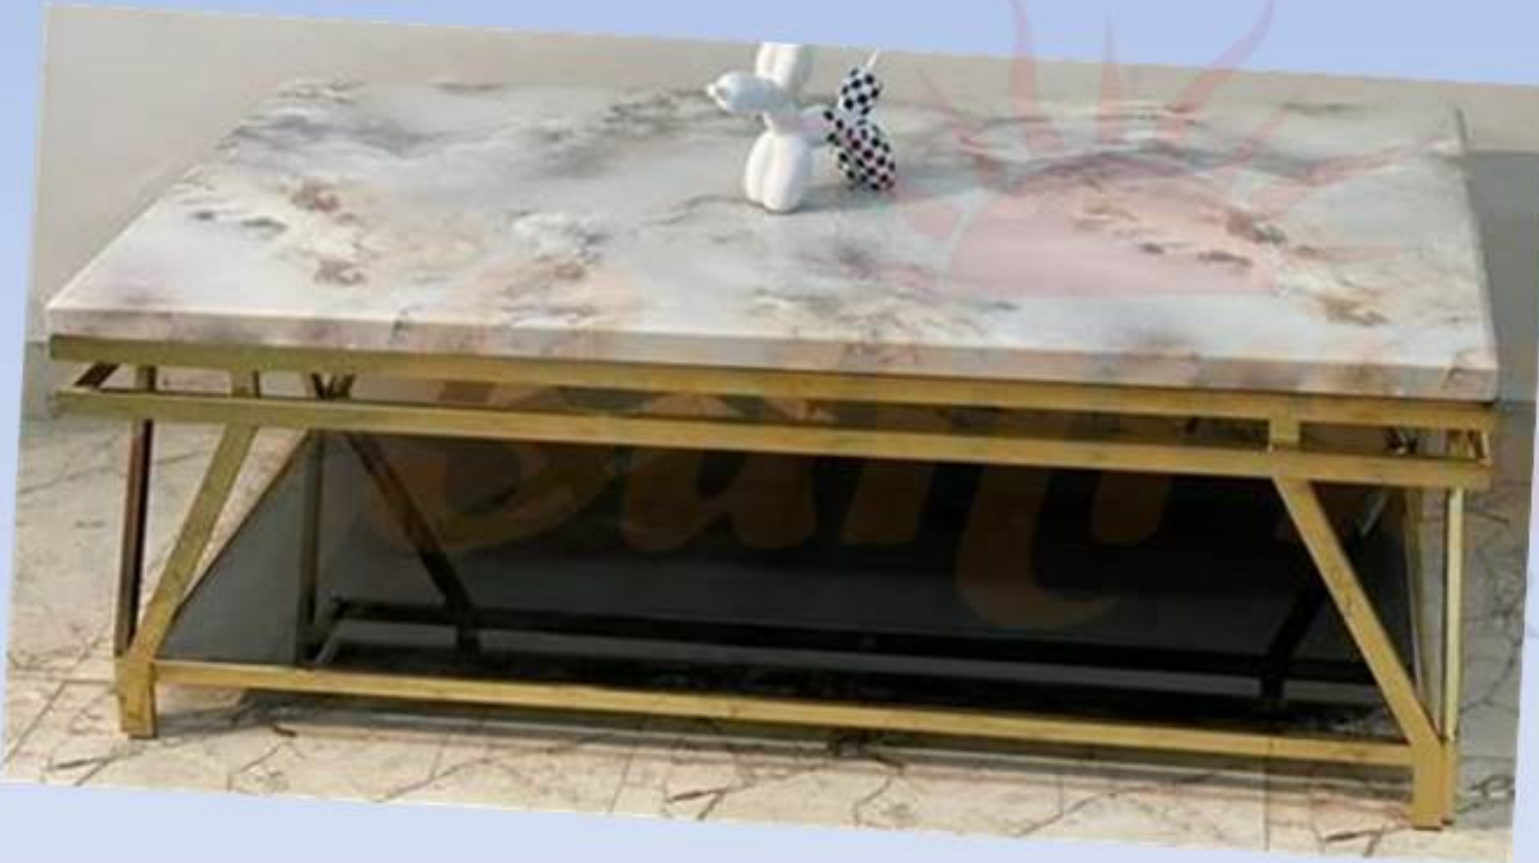

PVD
GOLD
FINISH

Sunrise
INTERIO

WWW.SUNRISEINTERIO.COM

HJ1A32450N2DG

SIZE
52*28
INCH
®

CENTER TABLE--MODEL NO – A-127