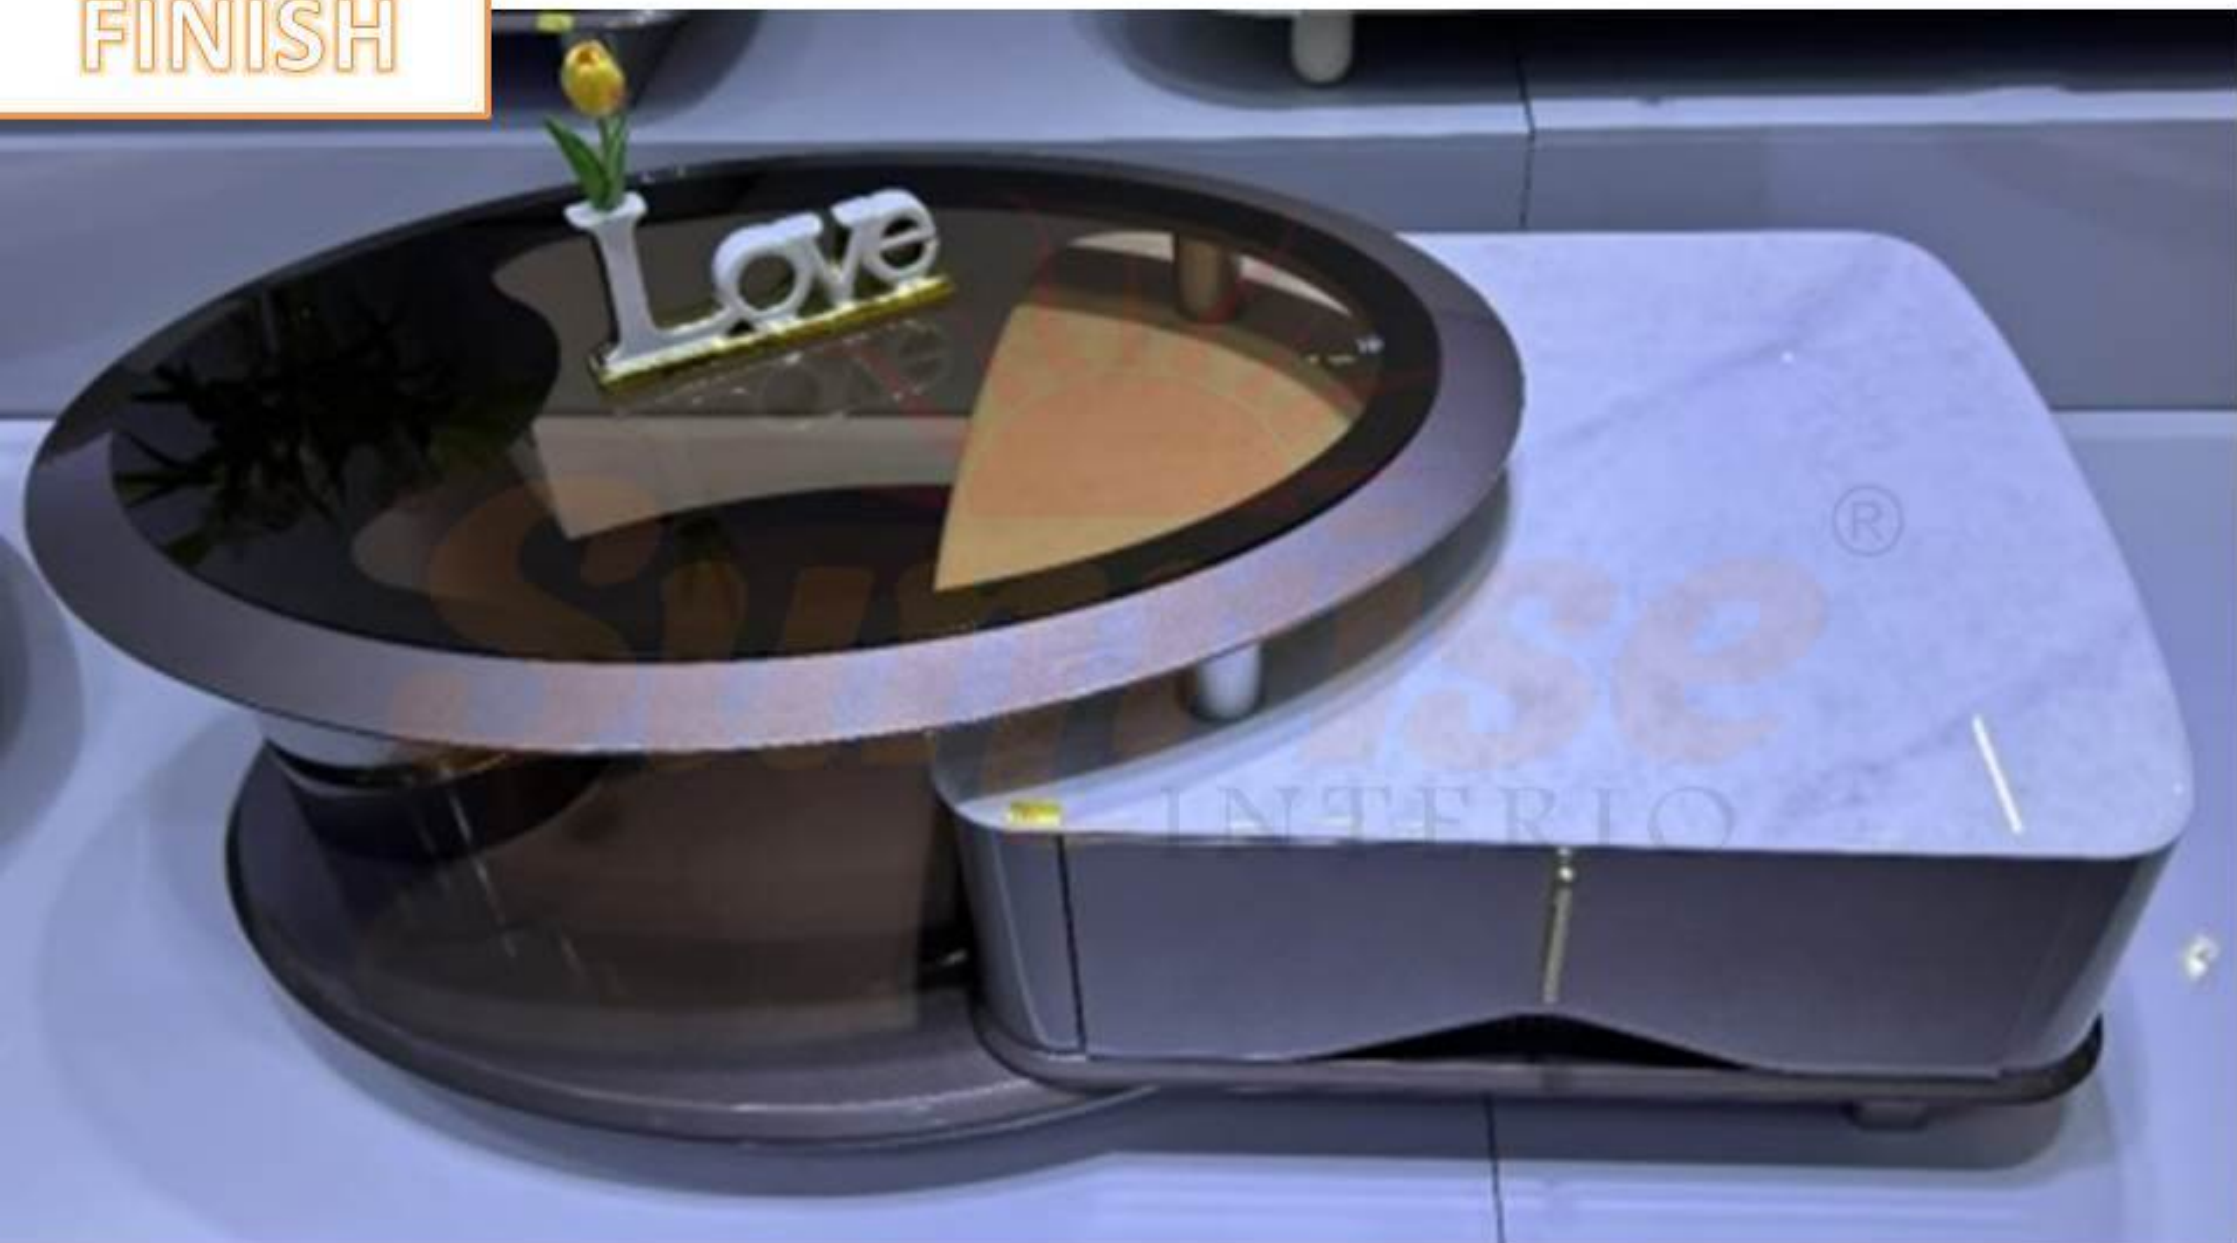

HJ1A53100N2DG

**DINING SET**

MODEL NO (C-140-2)

**PVD GOLD  
FINISH**

PVD  
GOLD  
FINISH

SIZE OVAL BIG =40\*28 (INCH)  
SIZE SQUARE SMALL=20\*20 (INCH)

  
WWW.SUNRISEINTERIO.COM  
HJ1A36875N2DG

CENTER TABLE--MODEL NO -H-51