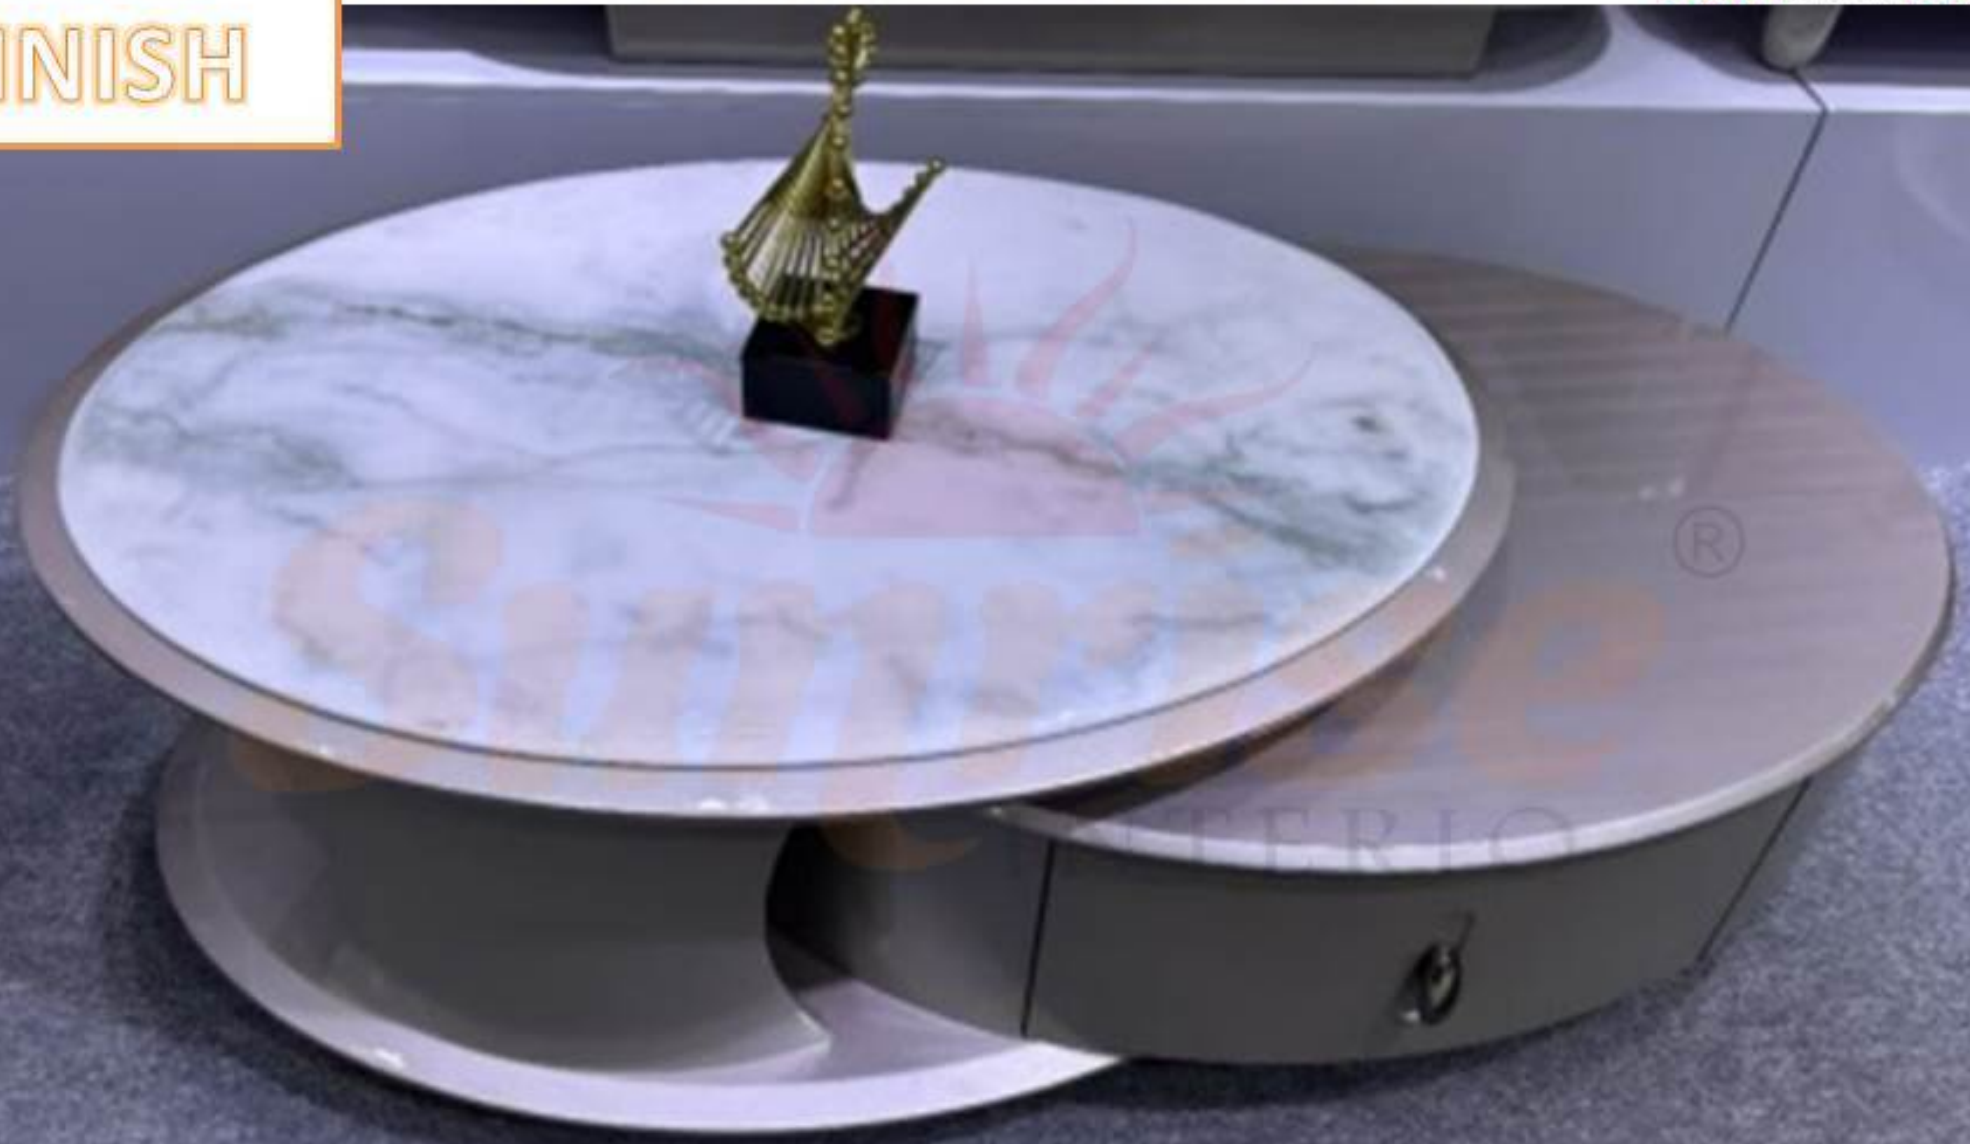

# DINING TABLE

PVD  
GOLD  
FINISH

**ONLY TABLE 8 SEATER BIG SIZE (MODEL NOC-04)**

ENEER  
WOOD  
FINISH

SIZE RECTANGLE BIG =32\*28 (INCH)  
SIZE RECTANGLE SMALL=24\*20 (INCH)

  
**Sunrise**  
INTERIO  
WWW.SUNRISEINTERIO.COM  
HJ1A29500N2DG

**CENTER TABLE-MODEL NO – A-5321**

**SET OF 2 PCS**

PVD  
GOLD  
FINISH

SIZE ROUND BIG = 40\*28 (INCH)  
SIZE ROUND BIG = 40\*28 (INCH)

  
WWW.SUNRISEINTERIO.COM  
HJ1A36875N2DG

CENTER TABLE--MODEL NO – H-52