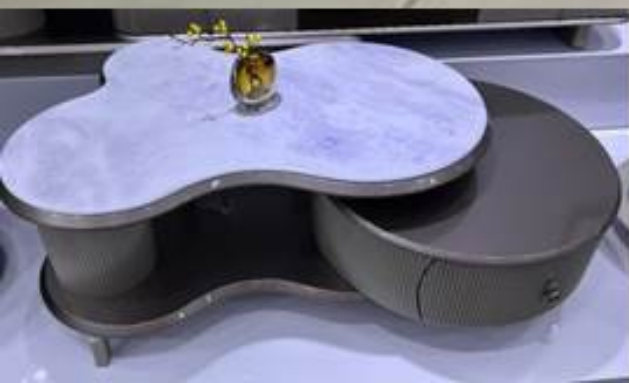

HJ1A14750N2DG

SIZE 48\*24  
INCH

**CENTER TABLE--MODEL NO -930**

PU  
FINISH

SIZE FREE STYLE BIG = 44\*28 (INCH)  
SIZE ROUND SMALL=30\*30 (INCH)

  
**Sunrise**  
INTERIO

WWW.SUNRISEINTERIO.COM

HJ1A42000N2DG