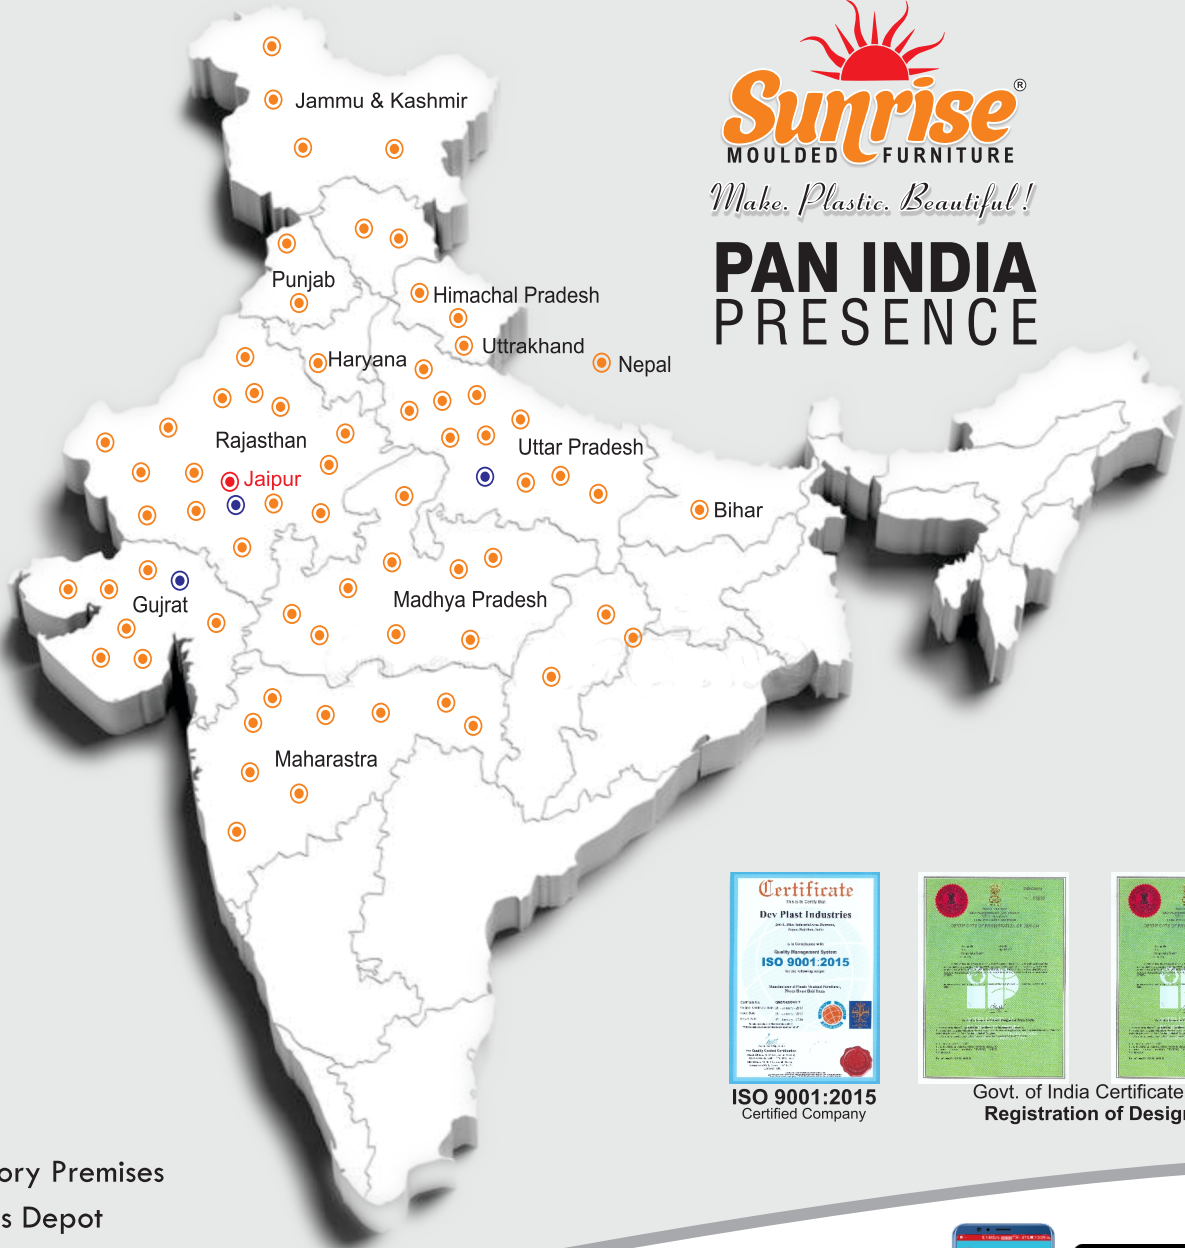

PAN INDIA PRESENCE

- Factory Premises
- Sales Depot
- Distributor

Works DEV PLAST INDUSTRIES

206-A, RIICO Industrial Area, Jhotwara, Jaipur (Raj.) INDIA

E-mail : corporate@sunrisemouldedfurniture.com

Web : www.sunrisemouldedfurniture.com

Download Sunrise Furniture App Now!